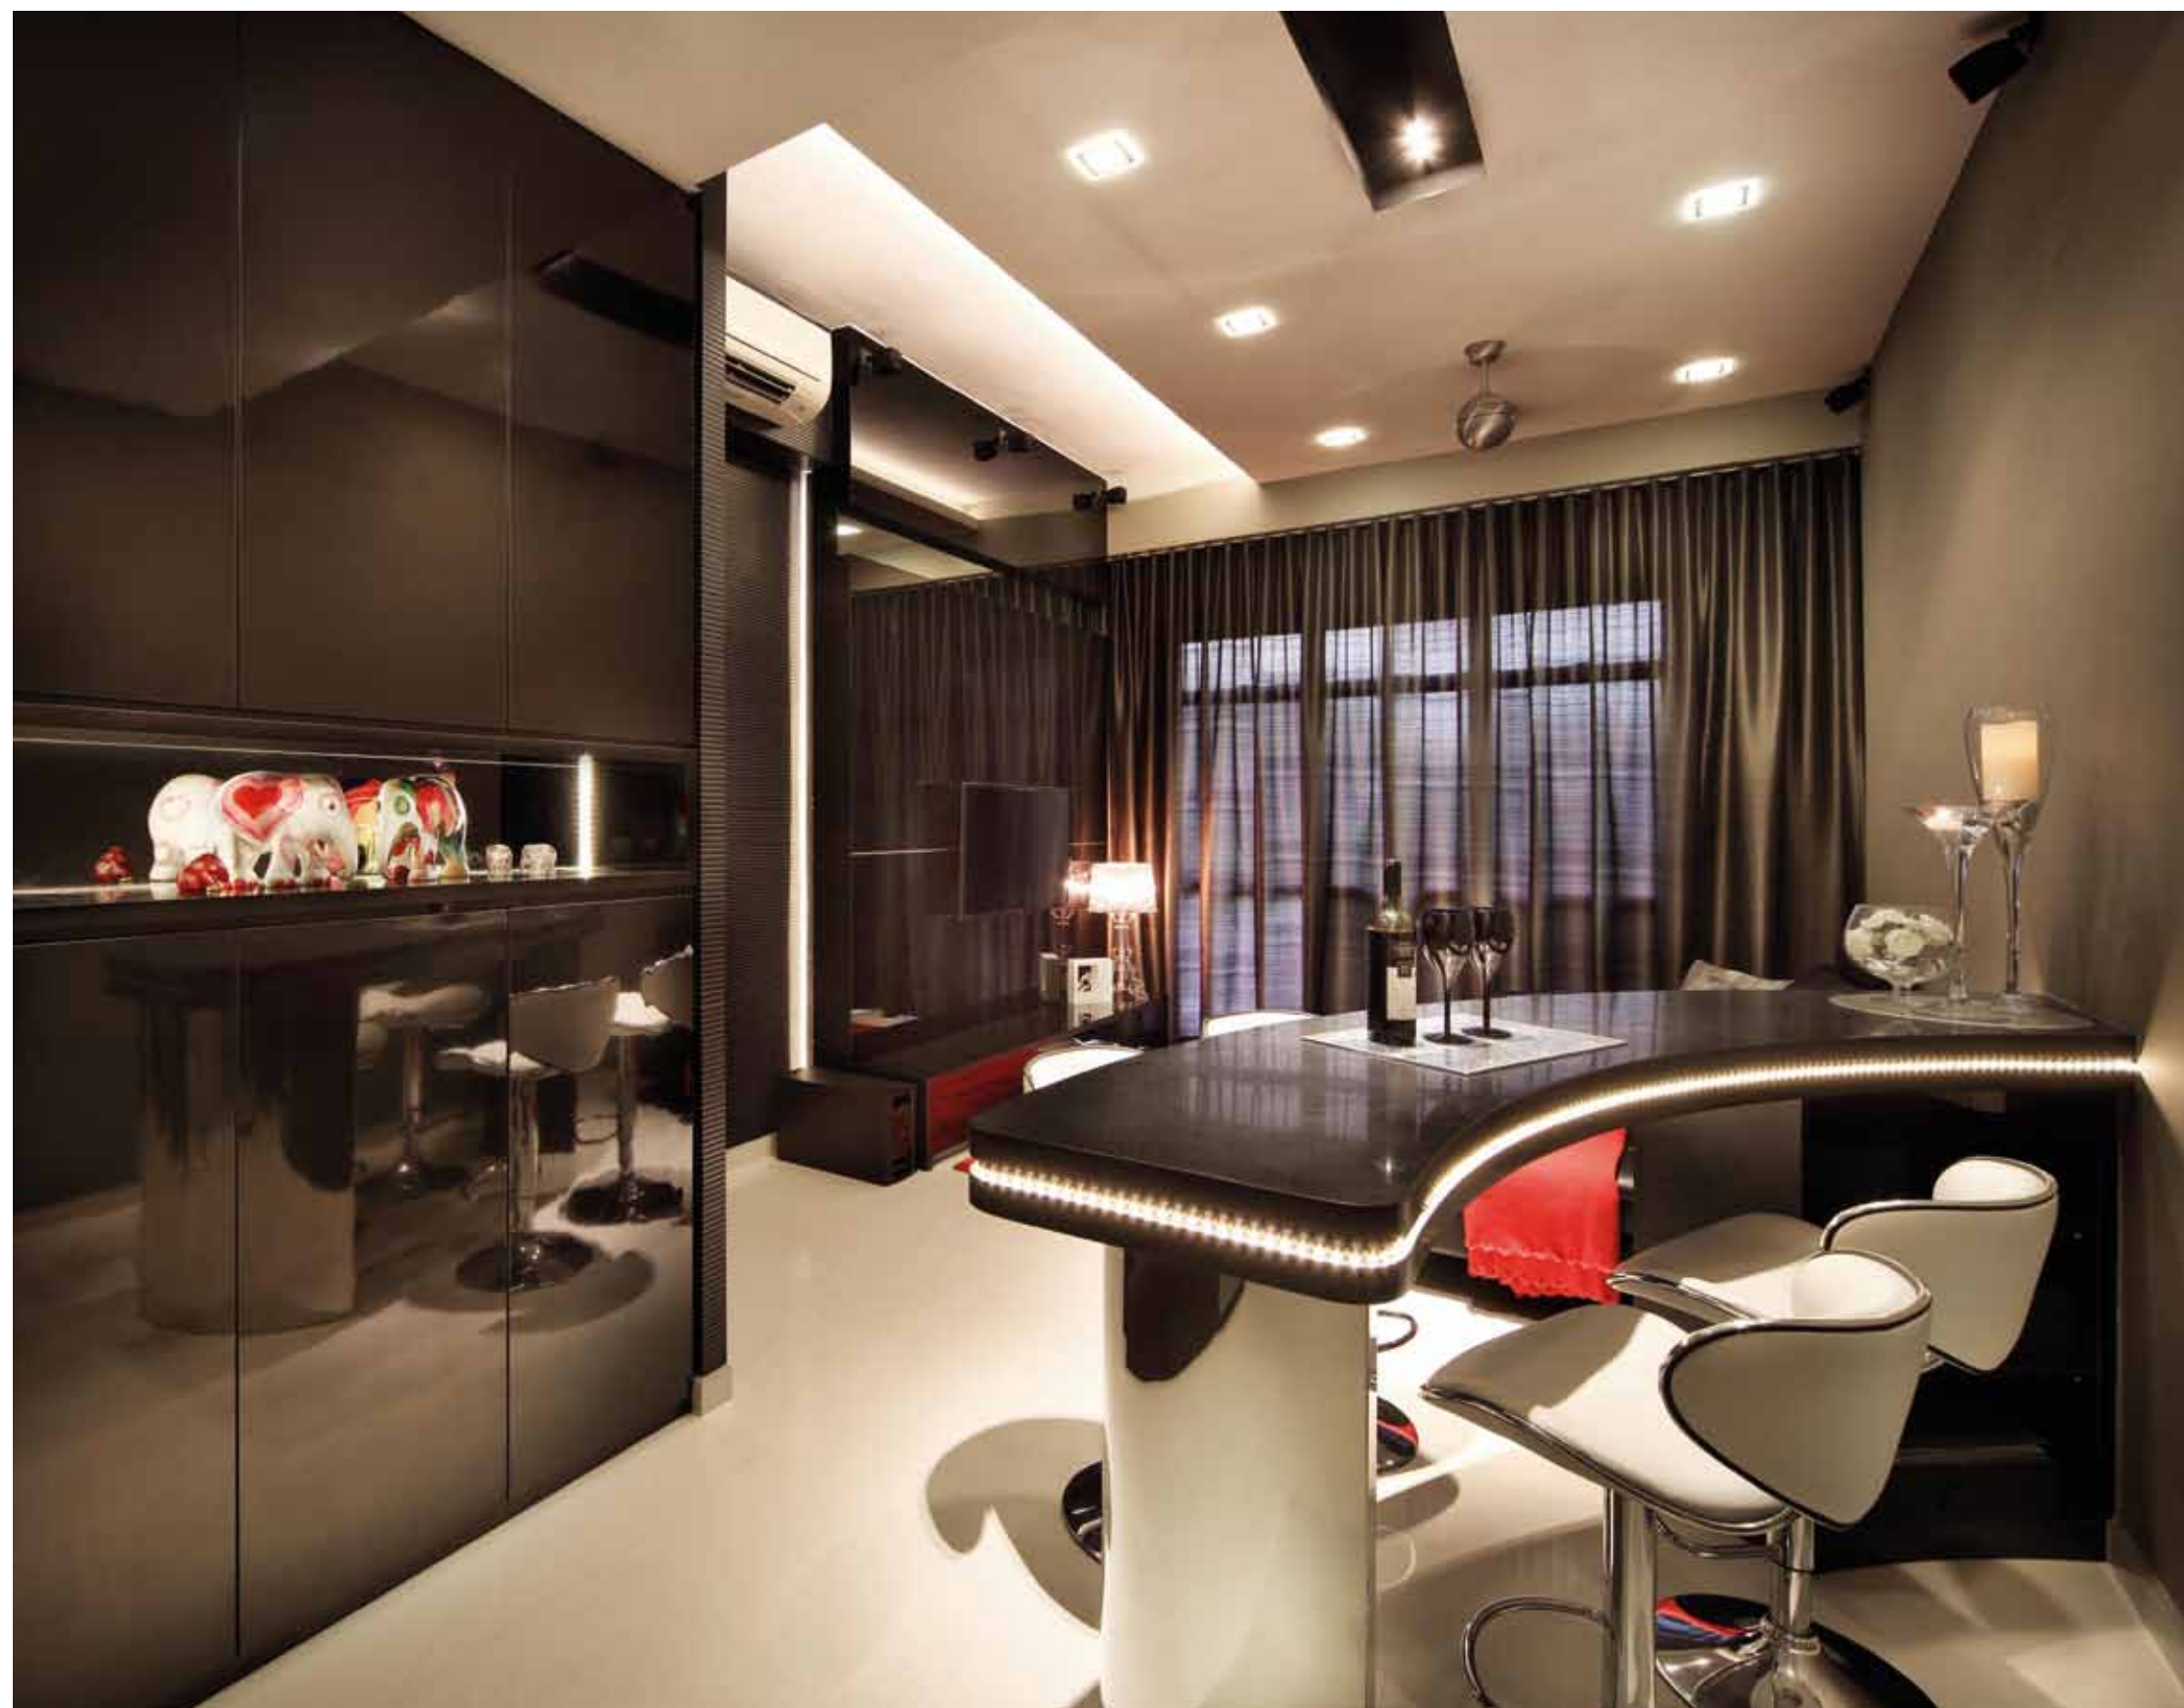

Showstopper

Neu Konceptz wastes no time in making an impact with the living room. A charcoal grey colour sweeps across the wall on one side of the room. It is accentuated by cove lighting to create a sense of depth. Furniture like the sofa and console follow suit with the dark colour, but red soft furnishings like a rug and throw add a welcome burst of colour.

By The Bar

Adding to the glamour of the home is a curved bar counter that sits next to the living room. This multi-purpose space can be used as a typical serving bar or even a breakfast counter for quick meals. A band of LED lights wraps around the counter to bring grandeur to the space.